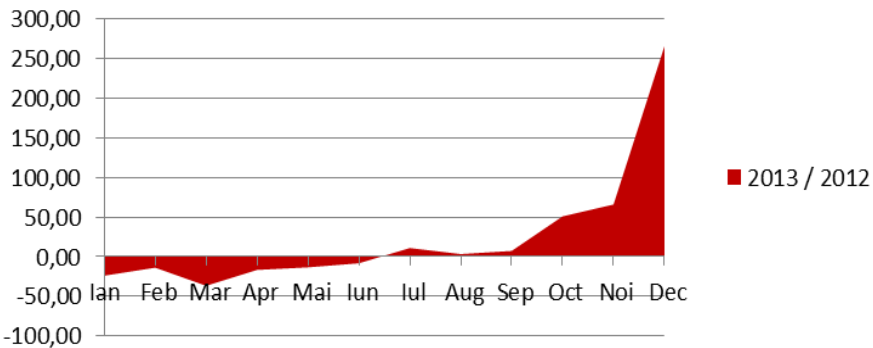

ENESCO industrial

Industrial Energy Efficiency Services & Combustions Optimizations

office@enescoindustrial.com

enescoindustrial@gmail.com

Evaluarea economiilor de energie

Economie de Energie - 2013 / 2012
TOTAL costuri energetice
[Mii RON]