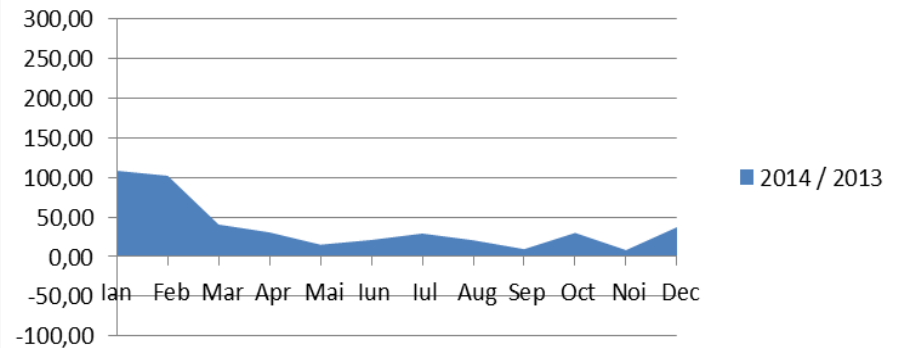

Economie de Energie - 2014 / 2013
TOTAL costuri energetice
[Mii RON]